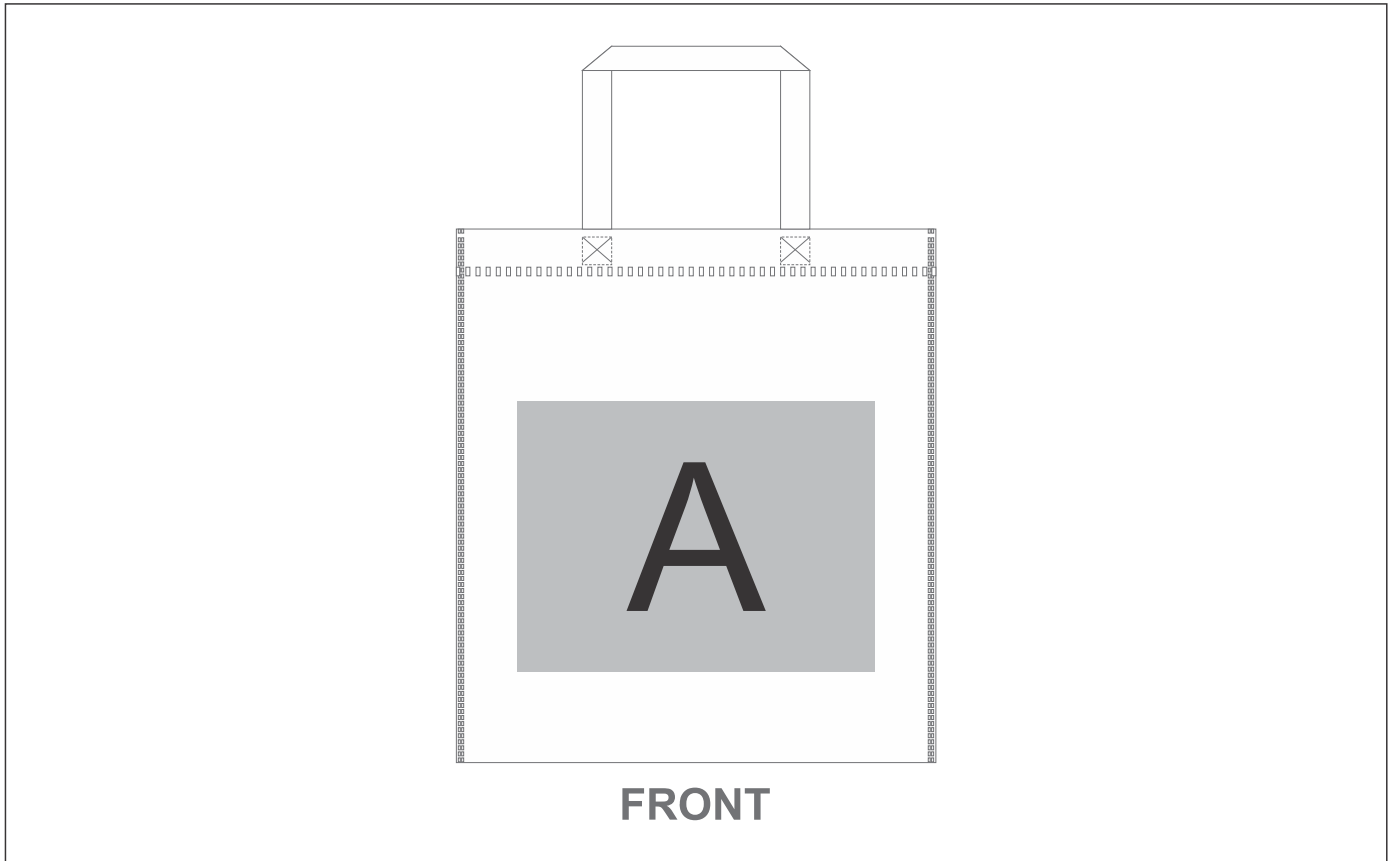

BG-AM-414-B

Back-To-Nature Non-Woven Shopper

Also available in

Check Logo24
guide and t's & c's

Need to know:

- Includes 1-Colour, 1-Position Screen Print (setup fees apply)

Branding Options:

Position A

1. Screen Print (SA)
2 Colours
Size: 265mm wide x 200mm high

2. Digital Direct Transfer (DDT-D)
Full Colour
Size: 105mm wide x 74mm high

3. Digital Direct Transfer (DDT-A)
Full Colour
Size: 148mm wide x 105mm high

4. Digital Direct Transfer (DDT-B)
Full Colour
Size: 210mm wide x 148mm high

5. Digital Direct Transfer (DDT-C)
Full Colour
Size: 265mm wide x 200mm high